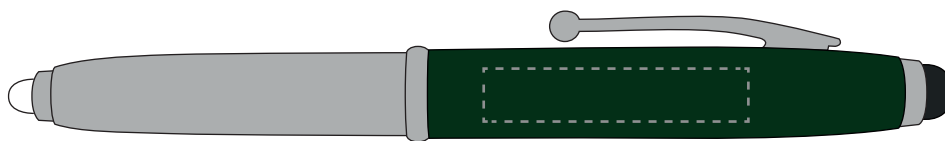

Artwork Approval

Your Ref:
Our Ref:

Quantity:
Version: 1

Product Code: TPC921101 LOWTON 3-IN-1
Product Colour: GREEN

PRODUCT NOTES:

We stock this item in the following colours

The dashed line is to demonstrate print area and will not appear on your printed item

PANTONE REFERENCE(S)

- Colour 1
- Colour 2
- Colour 3
- Colour 4

PRINTING CONCERNS:

ARTWORK SCALE 100%

ACTUAL ARTWORK SIZE:

ARTWORK SCALE 100%
Standard Print Area:
35mm x 7mm

Please check the following are correct